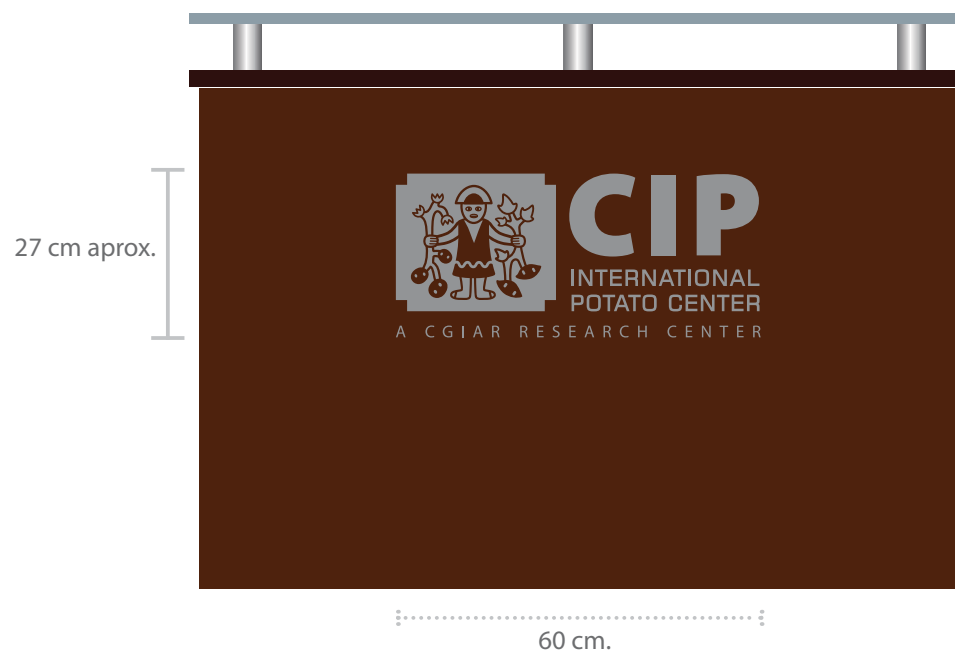

CIP Signage logo

CIP signage can be used at entrances to CIP offices, co-hosted campuses, reception areas and on directional signs. The templates here represent examples only. Please send your sign specifications to Communications for custom designs.

Applications:

Pylon sign

Please contact
Communications
for custom designs
cip-cpad@cipotato.org

Directional signs

Office Entrance

Please contact
Communications
for custom designs
cip-cpad@ipotato.org

Reception signs