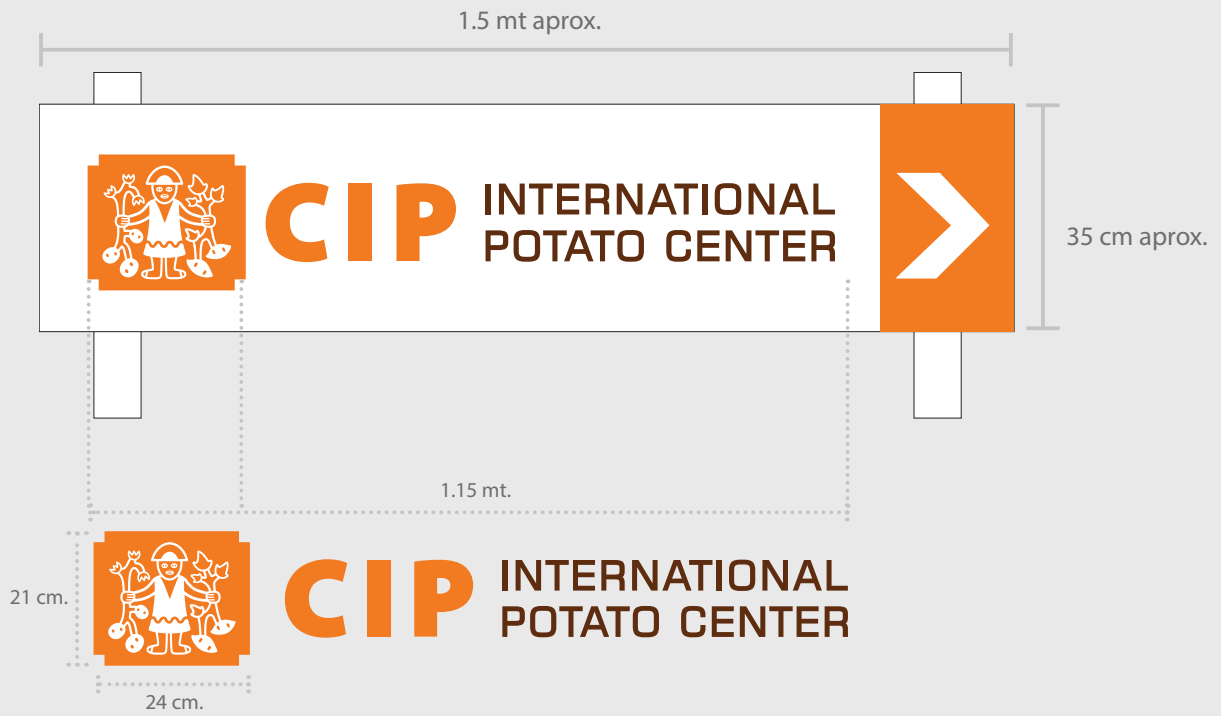

Directional signs